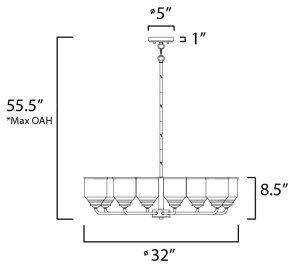

PRODUCT DESCRIPTION

A modest frame of steel tubing gently bends to support a cluster of Clear Seedy bell-shaped glass. Similarly the bobeches and other metal accents echo that traditional bell shape creating an instant classic. An easy choice with transitional appeal, choose from a variety of complimentary finishes including matte Black, Heritage Brass or Satin Nickel.

*max overall height

MEASUREMENTS

DIMENSION : 32" L x 32" W x 8.5" H
 MAX OAH : 55.5" OAH
 CANOPY : 5" W x 1" H x 5" L
 HANGING WEIGHT : 11.2 lb

LAMPING

INPUT VOLTAGE : 120V
 BULB : 8 x 60W Incandescent E26 Medium , 480W Total
 BULB INCLUDED : (Not Included)